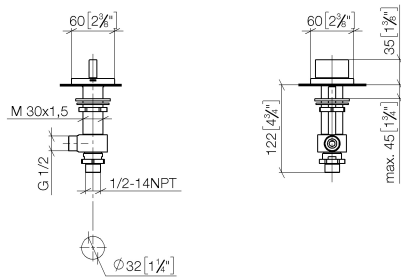

20 000 705

- hole diameter valve 32 mm
- rosette 60 x 60 mm
- with cold marking

	Brushed Champagne (22kt Gold)	20 000 705-46
	Chrome	20 000 705-00
	Brushed Platinum	20 000 705-06
	Dark Chrome	20 000 705-19
	Champagne (22kt Gold)	20 000 705-47
	Brushed Dark Platinum	20 000 705-99

20 000 705

mm [inches]

Flow rate chart

Certificates

WRAS\_2103001.

20 000 705

Parts for other finishes can be found here: [Chrome](#)

### Spare parts list

No.	Item Number	Name	Quantity used	Delivery time
1	90 20 70 051 04-46	handle ( cold )	1	30
2	04 17 11 058 33 90	side panel	1	2
3	90 90 03 133 00 90	top	1	2
4	04 23 10 032 78 90	fixing set	1	2
5	04 17 11 023 10 90	distributor	1	2
6	90 23 30 040 00-46	threaded connector	1	-
Spare part can no longer be ordered, please order the replacement item				
7	09 30 11 059 90	disc	1	2
8	09 23 10 012 90	nut	1	2