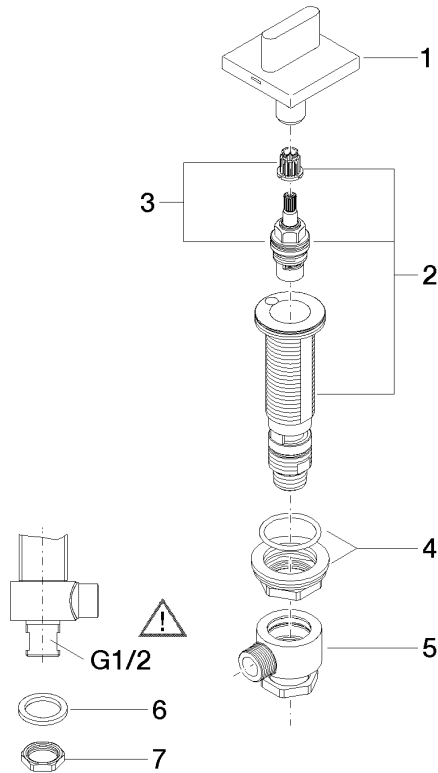

20 000 705

- hole diameter valve 32 mm
- rosette 60 x 60 mm
- with cold marking

	Brushed Champagne (22kt Gold)	20 000 705-46
	Chrome	20 000 705-00
	Brushed Platinum	20 000 705-06
	Dark Chrome	20 000 705-19
	Champagne (22kt Gold)	20 000 705-47
	Brushed Dark Platinum	20 000 705-99

20 000 705

mm [inches]

Flow rate chart

Certificates

WRAS\_2103001.

20 000 705

Parts for other finishes can be found here: [Chrome](#)

### Spare parts list

No.	Item Number	Name	Quantity used	Delivery time
1	90 20 70 051 04-46	handle ( cold )	1	30
2	04 17 11 058 33 90	side panel	1	2
3	90 90 03 133 00 90	top	1	2
4	04 23 10 032 78 90	fixing set	1	2
5	04 17 11 023 10 90	distributor	1	2
6	90 23 30 040 00-46	threaded connector	1	-
Spare part can no longer be ordered, please order the replacement item				
7	09 30 11 059 90	disc	1	2
8	09 23 10 012 90	nut	1	2